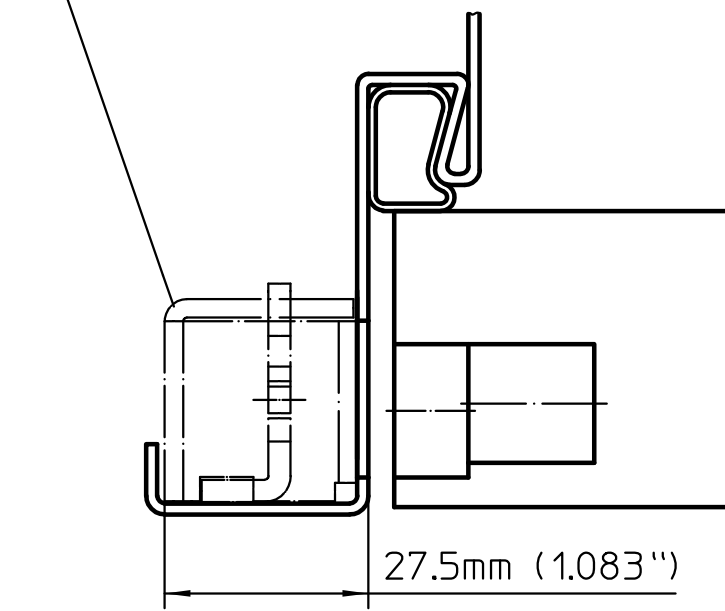

receiver  
TECTUS TE240-3D SZ

template  
steel frame

template  
door panel

10mm (0.394")  
27mm (1.063")

TECTUS TE240-3D