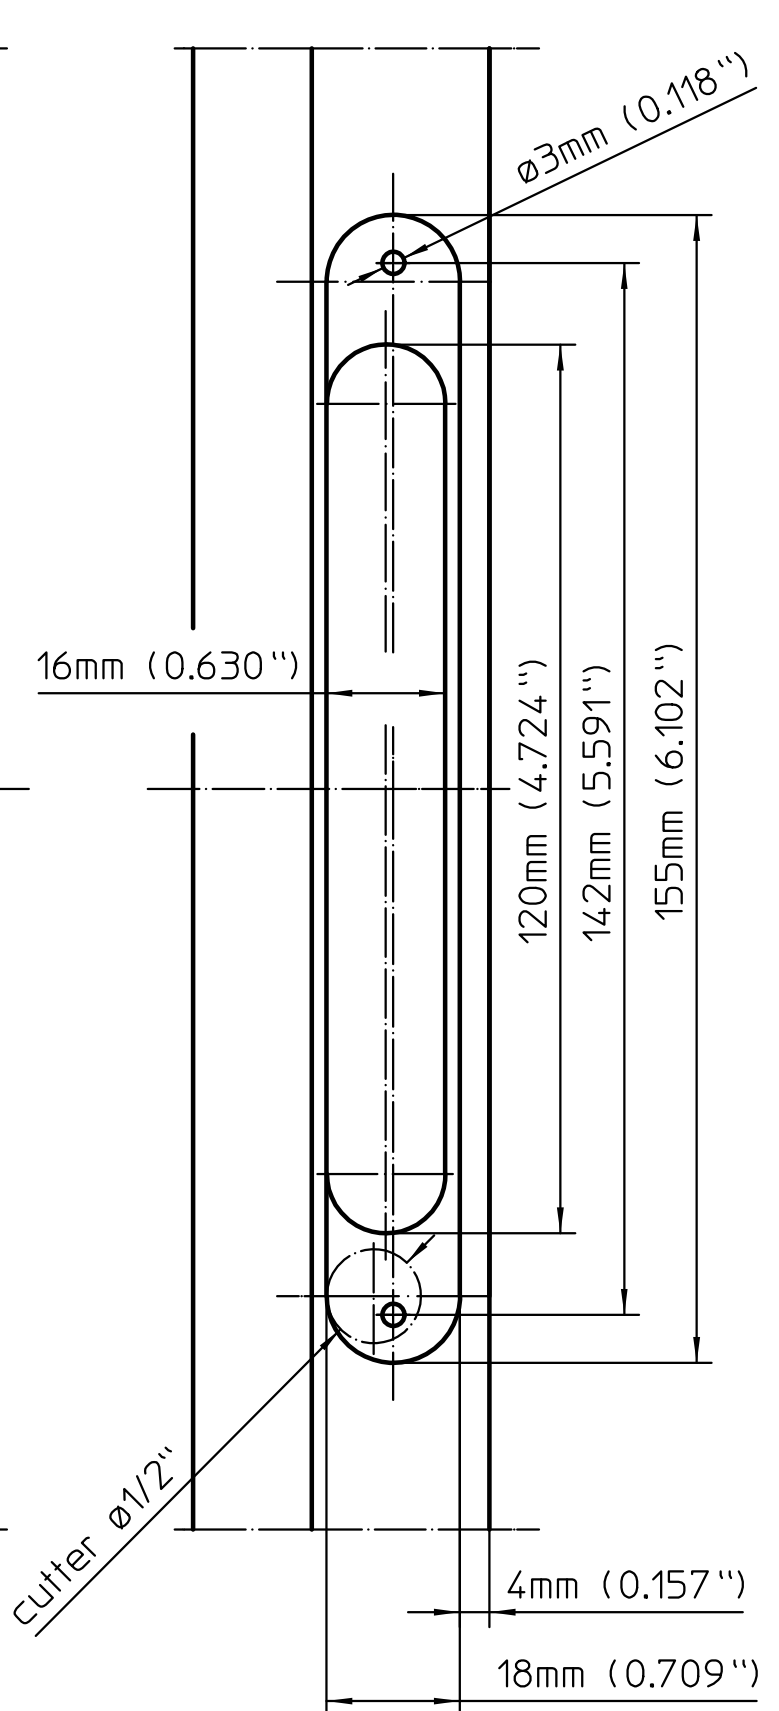

receiver  
TECTUS TE240-3D SZ

template  
steel frame

template  
door panel

10mm (0.394")  
27mm (1.063")

TECTUS TE240-3D