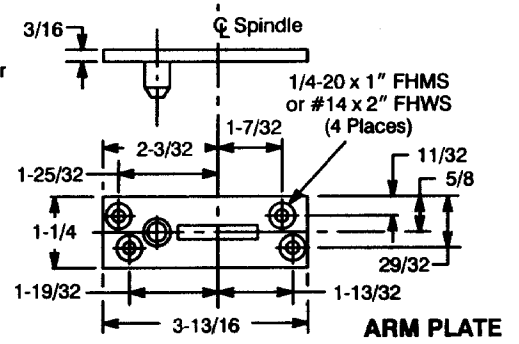

340 TOP PIVOT

Template covers following 30-40 floor closers:

- 30 NHO x 103° Dead Stop
- 40 NHO x 103° Dead Stop
- 30 x 90° HO x 103° Dead Stop
- 40 x 90° HO x 103° Dead Stop
- 30 x 100° HO x 103° Dead Stop
- 40 x 100° HO x 103° Dead Stop

- Notes:**
1. Do not scale drawing.
 2. Suitable reinforcing by others.
 3. Rixson design threshold available on request.
 4. Provide 5/8" dia. hole for alignment screw.
 5. All dimensions given in inches.

ARM PLATE

Closer No.	Dimensions					
	A	B	C	D	E	F
30	5-3/8	5-1/2	14-9/16	15-1/8	3-5/8	2-5/16
40	6-1/16	6-1/8	17	17-1/4	4-1/16	2-9/16

"H"	
Floor Plate	1-1/16
1/4 Threshold	15/16
1/2 Threshold	11/16

30 and 40 Series Floor Closers Center Hung Double Acting