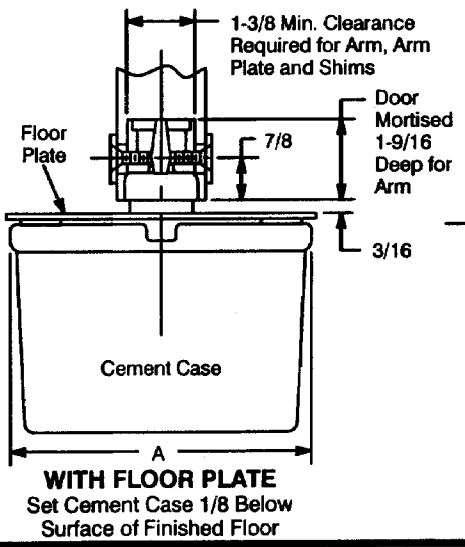

340 TOP PIVOT

Template covers following 30-40 floor closers:

- 30 NHO x 103° Dead Stop
- 40 NHO x 103° Dead Stop
- 30 x 90° HO x 103° Dead Stop
- 40 x 90° HO x 103° Dead Stop
- 30 x 100° HO x 103° Dead Stop
- 40 x 100° HO x 103° Dead Stop

- Notes:**
1. Do not scale drawing.
 2. Suitable reinforcing by others.
 3. Rixson design threshold available on request.
 4. Provide 5/8" dia. hole for alignment screw.
 5. All dimensions given in inches.

ARM PLATE

Closer No.	Dimensions					
	A	B	C	D	E	F
30	5-3/8	5-1/2	14-9/16	15-1/8	3-5/8	2-5/16
40	6-1/16	6-1/8	17	17-1/4	4-1/16	2-9/16

"H"	
Floor Plate	1-1/16
1/4 Threshold	15/16
1/2 Threshold	11/16

30 and 40 Series Floor Closers Center Hung Double Acting