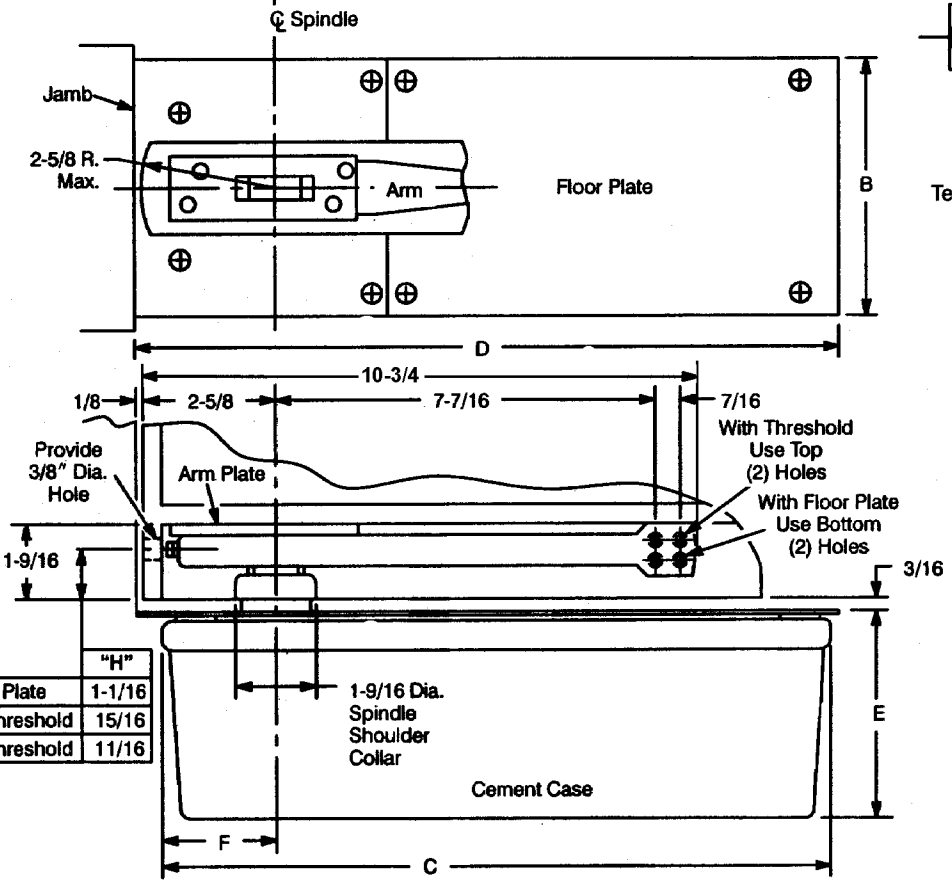

340 TOP PIVOT

Template covers following 30-40 floor closers:

- 30 NHO x 103° Dead Stop
- 40 NHO x 103° Dead Stop
- 30 x 90° HO x 103° Dead Stop
- 40 x 90° HO x 103° Dead Stop
- 30 x 100° HO x 103° Dead Stop
- 40 x 100° HO x 103° Dead Stop

- Notes:**
1. Do not scale drawing.
 2. Suitable reinforcing by others.
 3. Rixson design threshold available on request.
 4. Provide 5/8" dia. hole for alignment screw.
 5. All dimensions given in inches.

ARM PLATE

Closer No.	Dimensions					
	A	B	C	D	E	F
30	5-3/8	5-1/2	14-9/16	15-1/8	3-5/8	2-5/16
40	6-1/16	6-1/8	17	17-1/4	4-1/16	2-9/16

"H"	
Floor Plate	1-1/16
1/4 Threshold	15/16
1/2 Threshold	11/16

30 and 40 Series Floor Closers Center Hung Double Acting