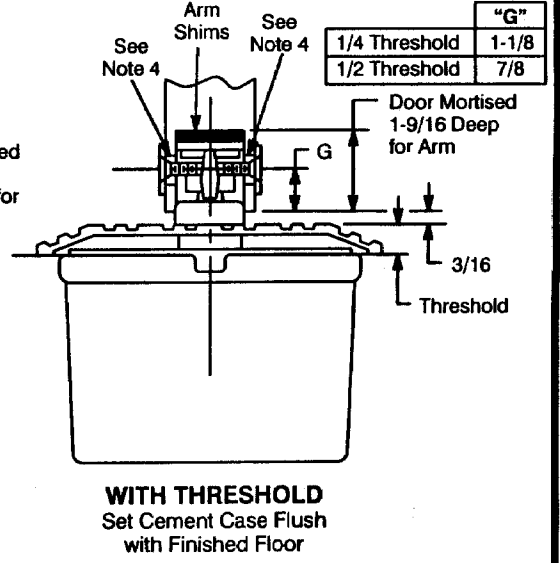

- Notes:**
1. Do not scale drawing.
 2. Suitable reinforcing by others.
 3. Rixson design threshold available on request.
 4. Provide 5/8" dia. hole for alignment screw.
 5. All dimensions given in inches.

ARM PLATE

Closer No.	Dimensions					
	A	B	C	D	E	F
30	5-3/8	5-1/2	14-9/16	15-1/8	3-5/8	2-5/16
40	6-1/16	6-1/8	17	17-1/4	4-1/16	2-9/16

"H"	
Floor Plate	1-1/16
1/4 Threshold	15/16
1/2 Threshold	11/16

30 and 40 Series Floor Closers Center Hung Double Acting