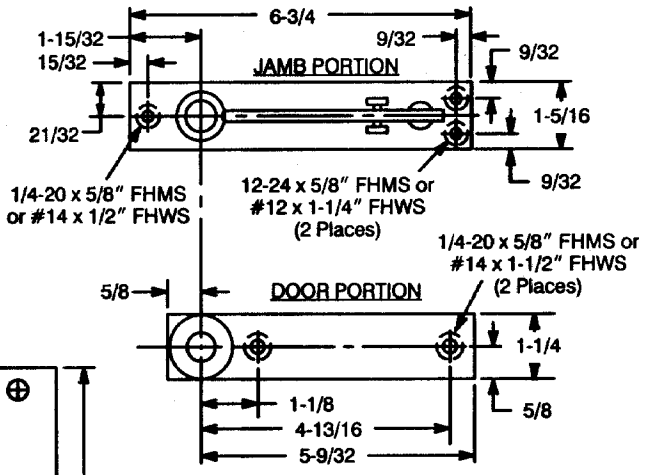

340 TOP PIVOT

Template covers following 30-40 floor closers:

- 30 NHO x 103° Dead Stop
- 40 NHO x 103° Dead Stop
- 30 x 90° HO x 103° Dead Stop
- 40 x 90° HO x 103° Dead Stop
- 30 x 100° HO x 103° Dead Stop
- 40 x 100° HO x 103° Dead Stop

- Notes:**
1. Do not scale drawing.
 2. Suitable reinforcing by others.
 3. Rixson design threshold available on request.
 4. Provide 5/8" dia. hole for alignment screw.
 5. All dimensions given in inches.

ARM PLATE

Closer No.	Dimensions					
	A	B	C	D	E	F
30	5-3/8	5-1/2	14-9/16	15-1/8	3-5/8	2-5/16
40	6-1/16	6-1/8	17	17-1/4	4-1/16	2-9/16

"H"	
Floor Plate	1-1/16
1/4 Threshold	15/16
1/2 Threshold	11/16

30 and 40 Series Floor Closers Center Hung Double Acting