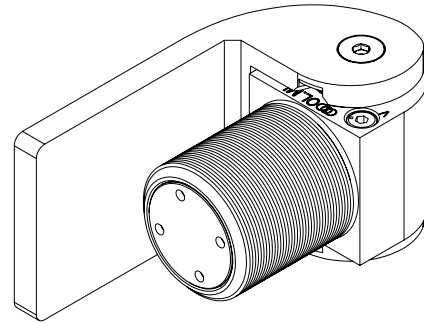

ISOMETRIC VIEW