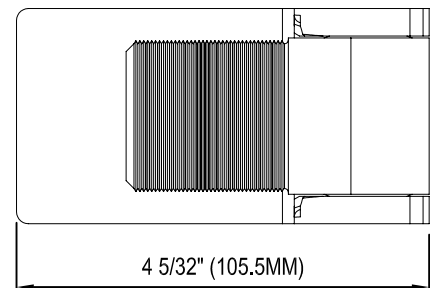

RIGHT ELEVATION VIEW

NOTES:

1. INSTALLATION TO BE COMPLETED IN ACCORDANCE WITH MANUFACTURER'S SPECIFICATIONS.
2. ALL DIMENSIONS ARE CONSIDERED TRUE AND REFLECT MANUFACTURER'S SPECIFICATIONS.
3. DO NOT SCALE DRAWING.
4. THESE DRAWINGS ARE NOT FOR CONSTRUCTION PURPOSES AND ARE FOR INFORMATION PURPOSES ONLY. ALL INFORMATION CONTAINED HEREIN WAS CURRENT AT THE TIME OF DEVELOPMENT BUT MUST BE REVIEWED AND APPROVED BY THE PRODUCT MANUFACTURER TO BE CONSIDERED ACCURATE.
5. CONTRACTOR'S NOTE: FOR PRODUCT AND COMPANY INFORMATION VISIT www.CADdetails.com/info REFERENCE NUMBER 4789-059.