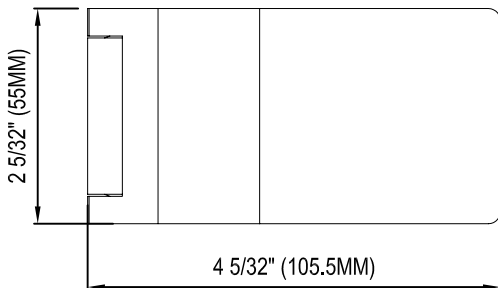

LEFT ELEVATION VIEW

FRONT VIEW