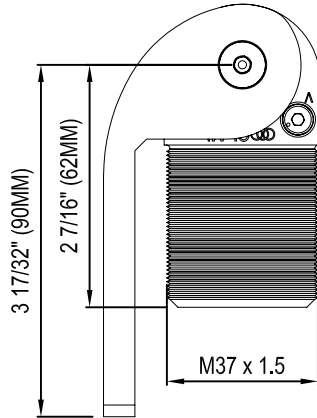

D&D Technologies

Hi-Performance Hardware

D&D TECHNOLOGIES USA, INC
7731 WOODWIND DRIVE
HUNTINGTON BEACH, CA 92647
PHONE: (714) 677-1300
www.ddtechglobal.com

PLAN VIEW