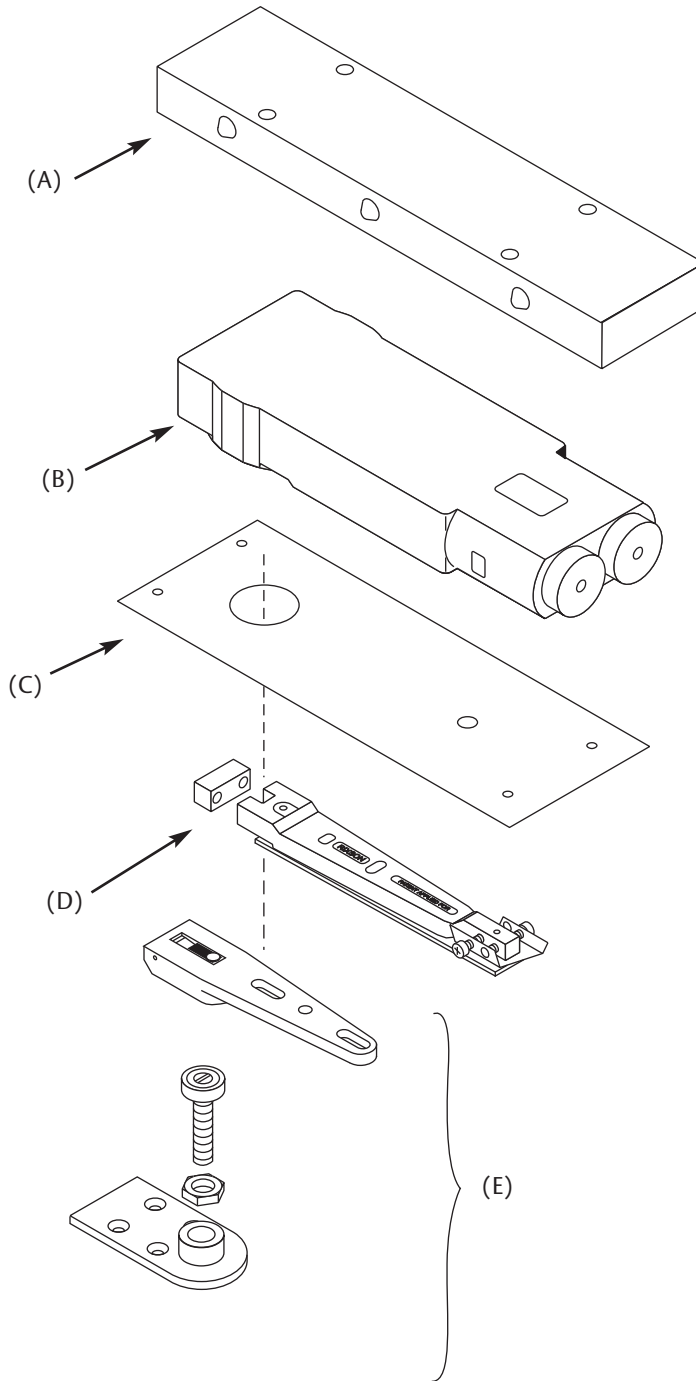

MW608/W608

(A) Closer Mounting Kit 608049PKG
(B) Closer Body (Specify Complete Model No. x LAP)
(C) Cover Plate 6084000 - *
(D) Arm Package 6002021
(E) Bottom Pivot 608011A

Screw Kits
Bottom Pivot Screw Kit 107143
Arm Screw Kit 107065 Includes arm end block
Cover Plate Screw Kit 107022-*

Optional 199 end cap
1990906-*(612 and 627 only)